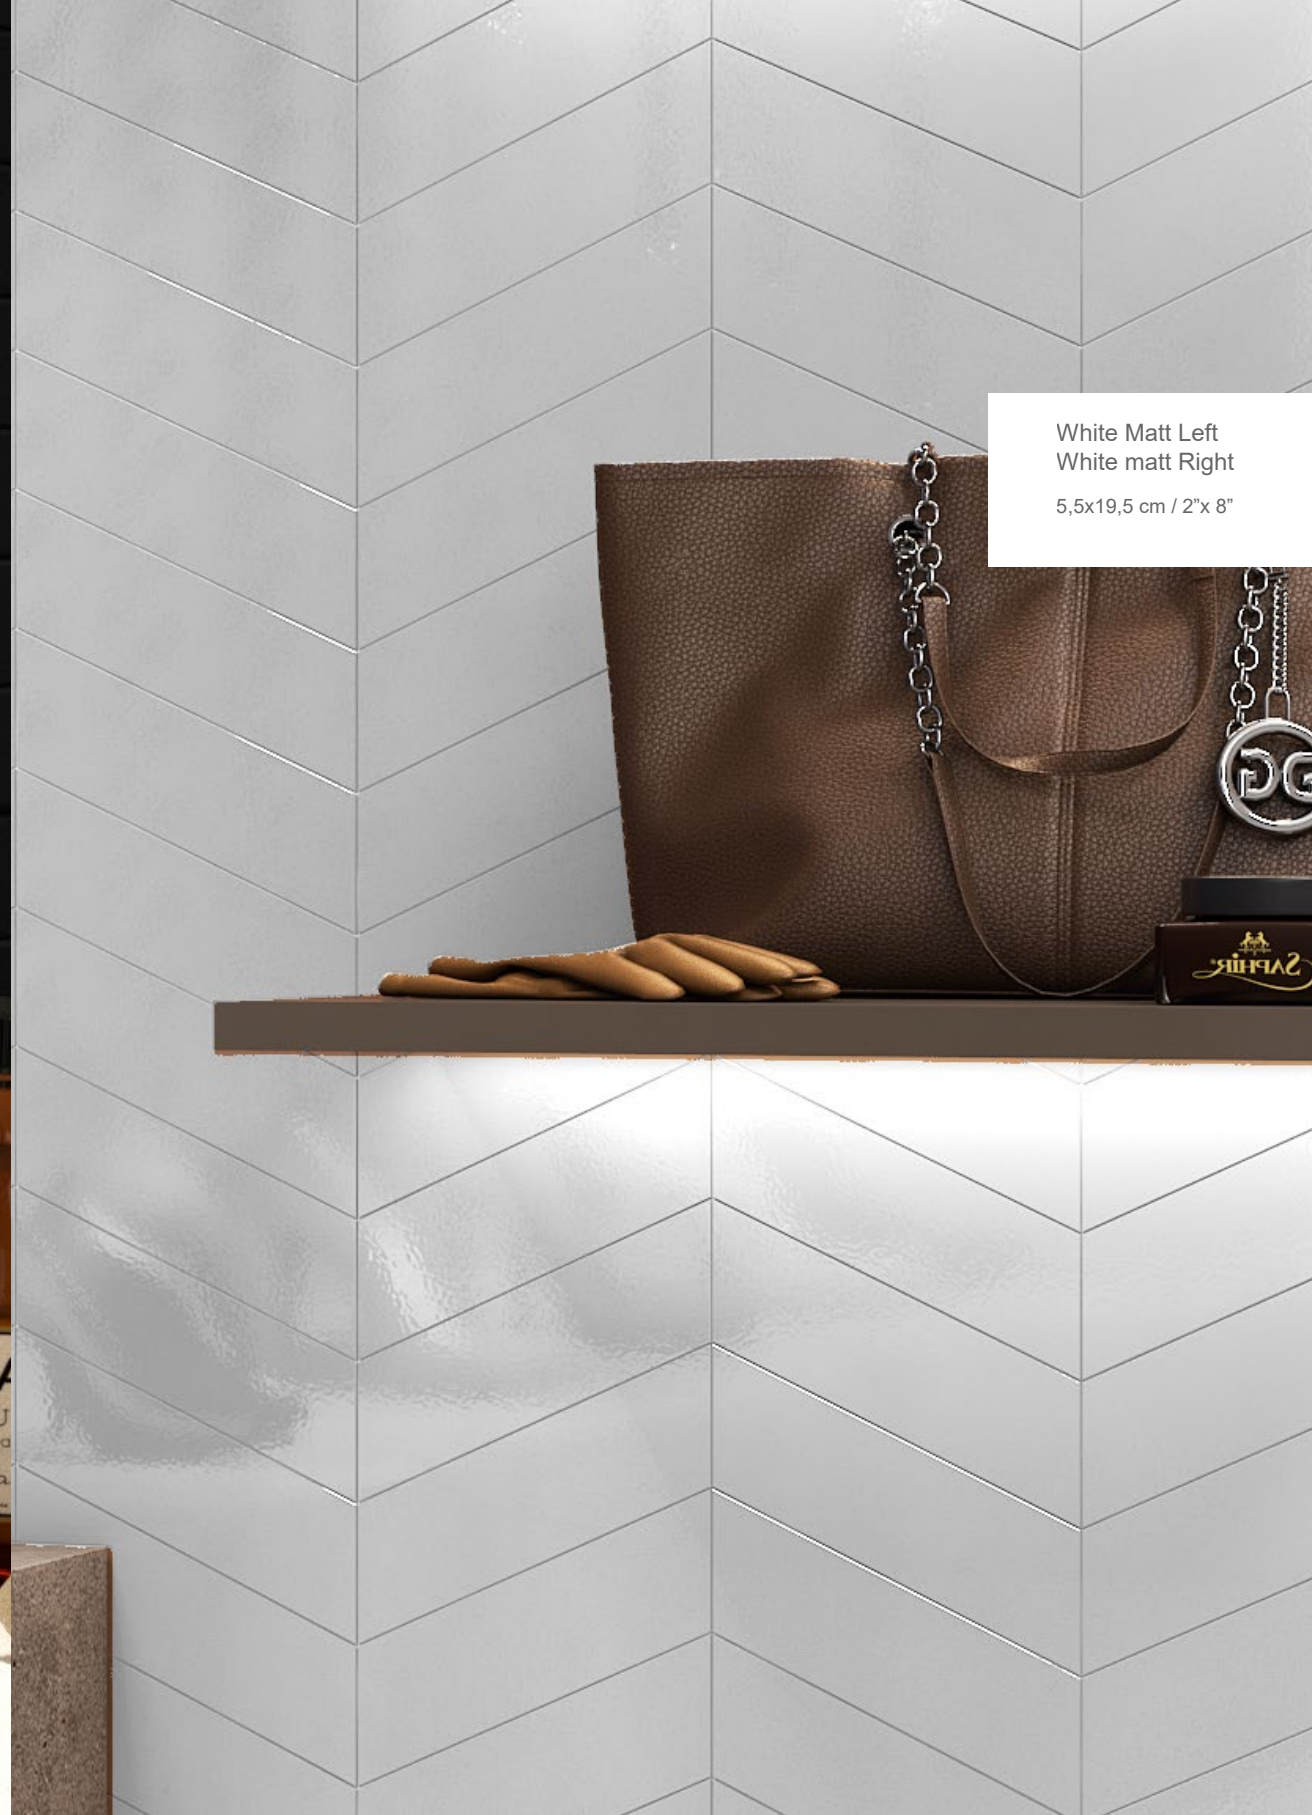

ESSENTIALS

estudiocerámico
change to be exclusive

Off Black
5x25 cm / 2x 10"

White Matt Left
White matt Right
5,5x19,5 cm / 2"x 8"

Black
15x17 cm / 6"x 7"

All White
6,5x33 cm / 2.6"x 13"

Essentials

5x25 cm./2"×10"